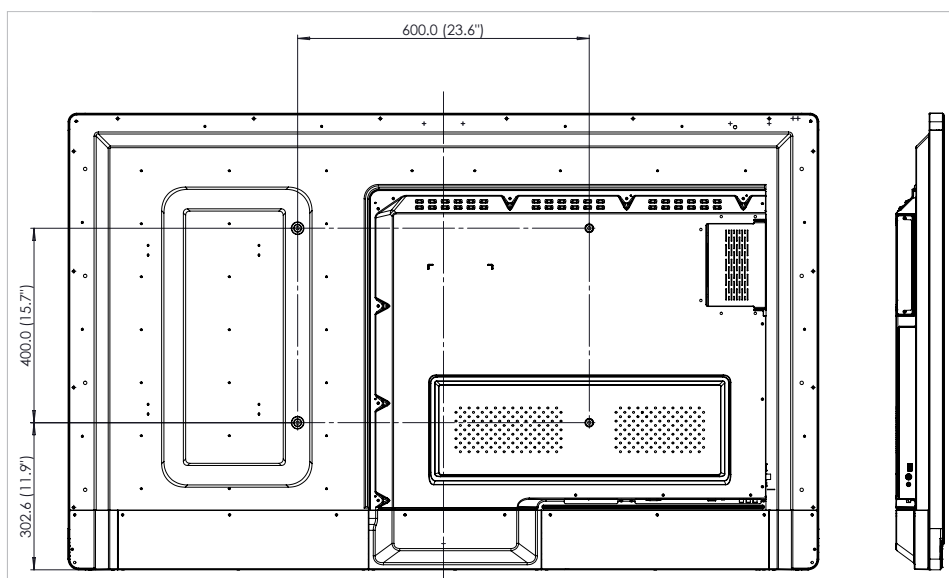

Wstecz

ActivPanel i-Series SS 03/17 v1.8 PL

© 2017 Promethean Limited. Wszelkie prawa zastrzeżone. Firma Promethean Ltd. jest właścicielem wielu znaków towarowych w kilku jurysdykcjach na całym świecie. Wszelkie nazwy firm i produktów zostały umieszczone w niniejszym dokumencie wyłącznie w celach identyfikacyjnych i mogą być znakami towarowymi ich właścicieli. Odpowiednie warunki licencji i pomocy technicznej można znaleźć na stronie www.PrometheanWorld.com/ActivCare. Wszystkie wagi i wymiary są wartościami przybliżonymi. Specyfikacja produktu może się zmienić bez powiadomienia. www.PrometheanWorld.com.

Strona 4